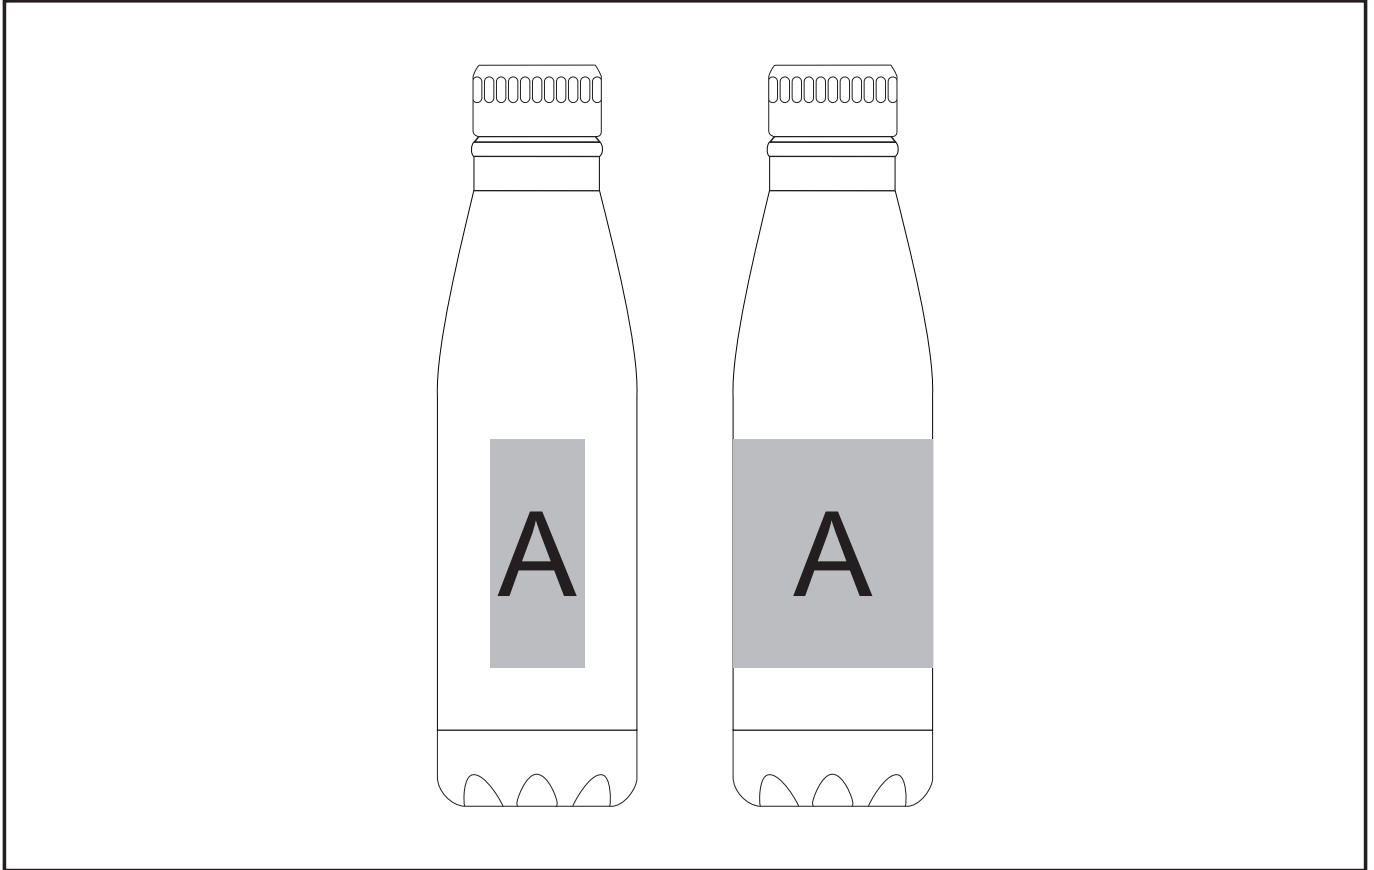

GIFTSET-7447

Marble Drink Bottle Gift Set

Need to know:

- Includes 1-Colour, 1-Position Screen Wrap on **Both** Bottles (setup fee applies)

Branding Options:

Position A

1. Screen Wrap (SW) - 1 colour
Size: 200mm wide x 80mm high
2. Pad Print (PA) - 2 to 4 colours
Size: 33mm wide x 55mm high
3. Laser Engrave (LA) - White
Size: 30mm wide x 80mm high
4. Direct to Bottle (DP-C) - full colour
Size: 200mm wide x 80mm high